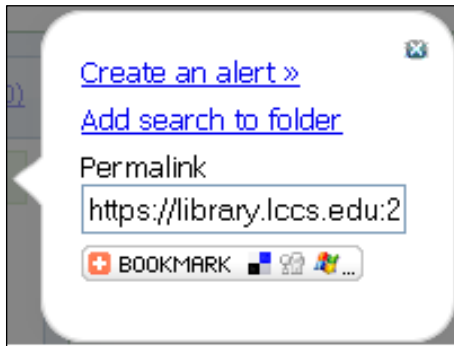

Create Alert ?

Search Alert: "suicide on 2010-01-11 03:41 PM"

E-mail Fill in the form below to create an email search alert OR

Subject EBSCO Alert: suicide on 2010-01-11 03:41 PM **Hide addresses from recipients**

Click on:

- Create an alert to view the Search Alerts screen above.
- Add search to folder immediately adds this search to your folder to be ran at a later time. This search can then be accessed by clicking on Folder when logged in.
- Permalink creates a link that can be pasted in to another document or embedded in another webpage to this search.